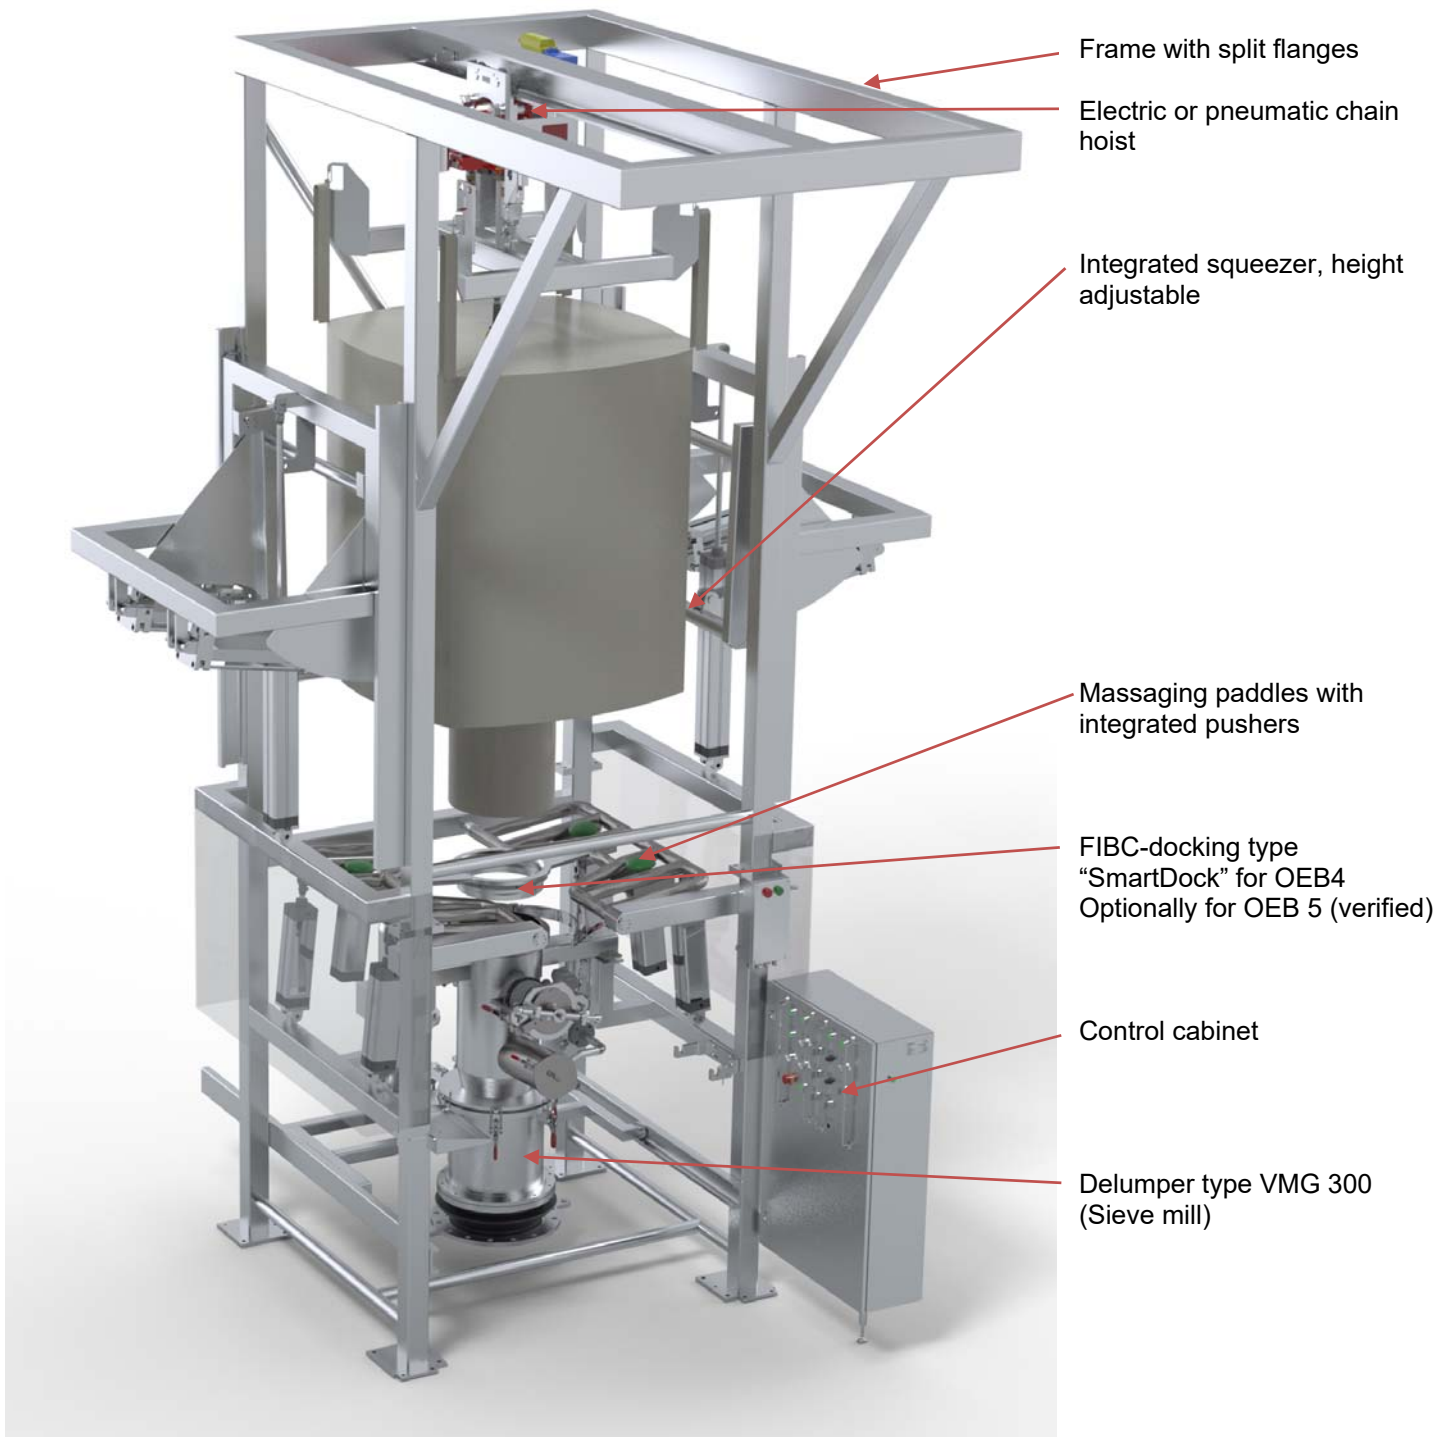

Containment FIBC Unloading OEB 5 For bad flowing solids

- Containment Docking
- Solids calibration
- Lift-and Tilting devices
- Container-and Drum Blending

CH-4431 Bennwil
Tel. +41-(0)61-956 91 91
Fax +41-(0)61-956 91 90
info@rubitec.ch
www.rubitec.ch